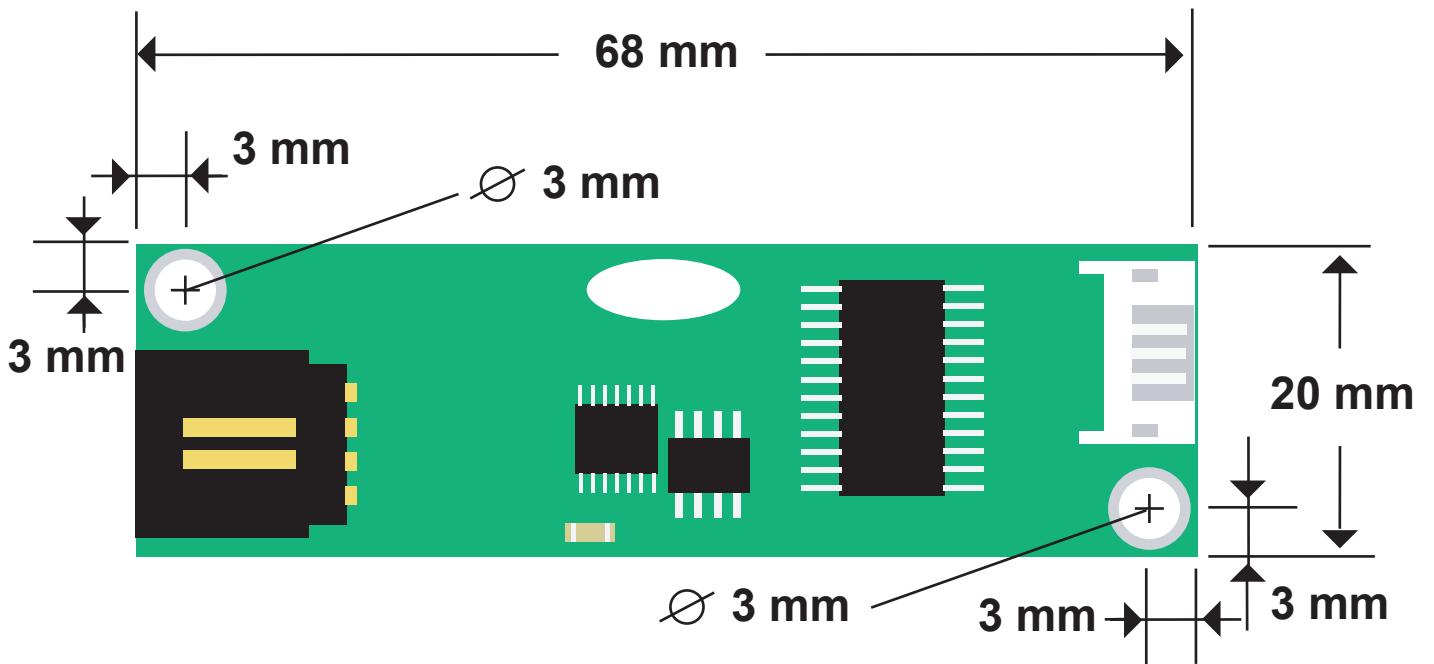

Resistive Controller

4-Wire USB

4-Wire RS232/ PS2